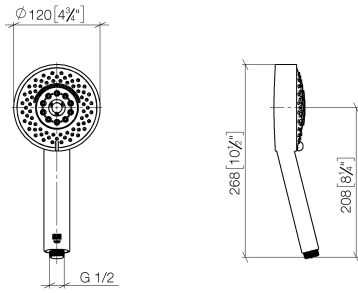

#### Extension 25 mm -

12 179 970 90

- Can only be combined with  
exposed trim parts 36 804 661-FF.

ST 050 407 3970

mm [inches]

**Flow rate chart**

**Certificates**

DVGW\_DW-6512DN0127.

Spare parts list

No.	Item Number	Name	Quantity used	Delivery time
1	05 17 20 726 02 90	fixing set	1	2
2	09 31 11 049 90	pin	2	2
3	04 31 11 113 00 90	pin	2	2
4	08 17 97 054-00	holder	2	10
5	90 28 22 597 00-00	holder	1	10
6	28 322 970-00	Metal shower hose 1/2" x 3/8" x 1750 mm - Chrome	1	2
7	12 580 970-00	Slide unit - Chrome	1	10
8	90 14 20 026 00 90	seal	1	2
9	36 045 970-00	Concealed single-lever mixer with cover plate with integrated shower connection - Chrome	1	10

ST 050 407 3970

- 4 jets
- spray head Ø 120mm

Intrinsic protection against back flow.

Fits: IMO, LULU, MADISON, MEM, TARA,  
CL.1, LISSÉ, VAIA, META, CYO

	Chrome	28 012 979-00 0050
	Brushed Platinum	28 012 979-06 0050
	Platinum	28 012 979-08 0050
	Dark Chrome	28 012 979-19 0050
	Light Gold	28 012 979-26 0050
	Light Gold	28 012 979-26
	Brushed Light Gold	28 012 979-27 0050
	Brushed Light Gold	28 012 979-27
	Brushed Durabronze (23kt Gold)	28 012 979-28 0050
	Matte Black	28 012 979-33 0050
	Brushed Bronze	28 012 979-42 0050
	Brushed Champagne (22kt Gold)	28 012 979-46 0050
	Champagne (22kt Gold)	28 012 979-47 0050
	Brushed Chrome	28 012 979-93 0050
	Brushed Dark Platinum	28 012 979-99 0050

ST 050 407 3970

mm [inches]

Flow rate chart

ST 050 407 3970

Parts for other finishes can be found here: [Brushed](#)  
[Platinum](#)

Spare parts list

No.	Item Number	Name	Quantity used	Delivery time
1	09 23 01 039 90	sieve	1	2
2	09 23 01 166 90	flow reducer	1	2
3	04 12 11 071 00 90	shower	1	2
4	09 30 09 022 90	key	1	2