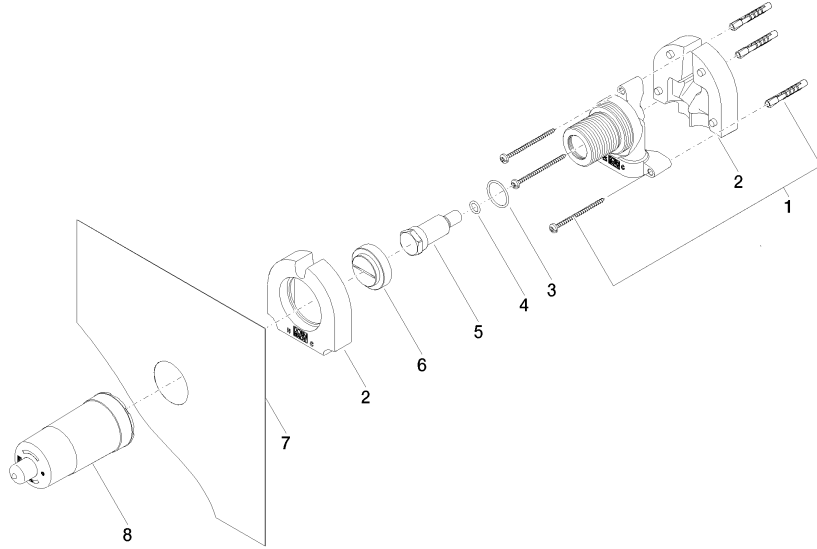

#### Extension 25 mm -

12 179 970 90

- Can only be combined with  
exposed trim parts 36 804 661-FF.

ST 050 407 3970

mm [inches]

**Flow rate chart**

**Certificates**

DVGW\_DW-6512DN0127.

LGA\_18589.

WRAS\_2003025.

WRAS\_2101023.

ST 050 407 3970

Spare parts list

No.	Item Number	Name	Quantity used	Delivery time
1	05 30 31 029 00 90	fixing set	1	2
2	09 11 11 019 90	accessories	2	2
3	09 14 10 112 90	seal	1	2
4	09 14 10 139 90	seal	1	2
5	09 31 20 038 90	plug	1	2
6	09 20 97 010 90	cap	1	2
7	04 14 03 079 00 90	gasket kit	1	2
8	09 21 02 178 90	cap	1	2

ST 050 407 3970

Fits: IMO, MEM, CL.1

- cover plate 80 x 80 mm
- metal shower hose 1750mm with integrated anti-twist protection
- slide bar
- Pipe diameter 18 mm

**This article does not include a hand shower!**