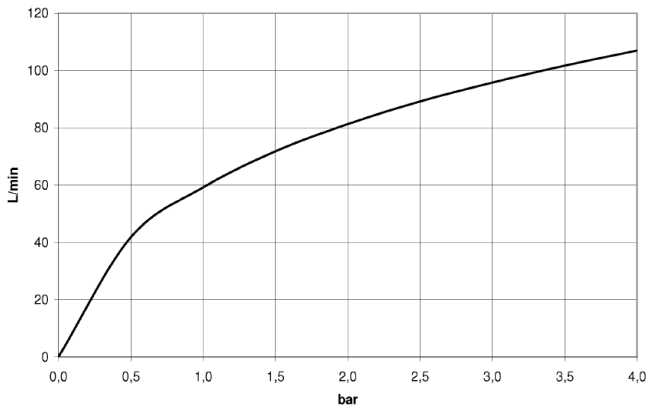

#### Extension 25 mm -

12 179 970 90

- Can only be combined with  
exposed trim parts 36 804 661-FF.

ST 050 407 3970

mm [inches]

**Flow rate chart**

**Certificates**

DVGW\_DW-6512DN0127.