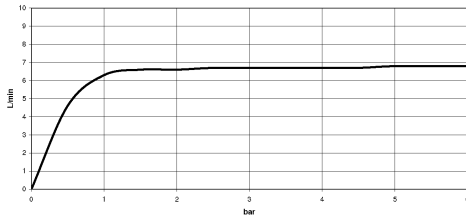

ST 050 407 3970

- 4 jets
- spray head Ø 120mm

Intrinsic protection against back flow.

Fits: IMO, LULU, MADISON, MEM, TARA,  
CL.1, LISSÉ, VAIA, META, CYO

	Chrome	28 012 979-00 0050
	Brushed Platinum	28 012 979-06 0050
	Platinum	28 012 979-08 0050
	Dark Chrome	28 012 979-19 0050
	Light Gold	28 012 979-26 0050
	Light Gold	28 012 979-26
	Brushed Light Gold	28 012 979-27 0050
	Brushed Light Gold	28 012 979-27
	Brushed Durabronze (23kt Gold)	28 012 979-28 0050
	Matte Black	28 012 979-33 0050
	Brushed Bronze	28 012 979-42 0050
	Brushed Champagne (22kt Gold)	28 012 979-46 0050
	Champagne (22kt Gold)	28 012 979-47 0050
	Brushed Chrome	28 012 979-93 0050
	Brushed Dark Platinum	28 012 979-99 0050

ST 050 407 3970

mm [inches]

Flow rate chart

ST 050 407 3970

Parts for other finishes can be found here: [Brushed](#)  
[Platinum](#)

Spare parts list

No.	Item Number	Name	Quantity used	Delivery time
1	09 23 01 039 90	sieve	1	2
2	09 23 01 166 90	flow reducer	1	2
3	04 12 11 071 00 90	shower	1	2
4	09 30 09 022 90	key	1	2