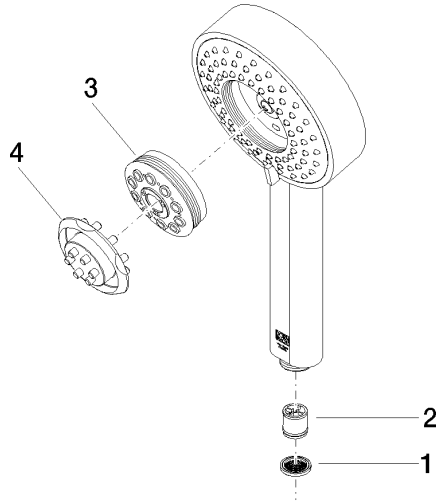

ST 050 407 3970

Fits: IMO, MEM, CL.1

- cover plate 80 x 80 mm
- metal shower hose 1750mm with integrated anti-twist protection
- slide bar
- Pipe diameter 18 mm

**This article does not include a hand shower!**

Spare parts list

No.	Item Number	Name	Quantity used	Delivery time
1	05 17 20 726 02 90	fixing set	1	2
2	09 31 11 049 90	pin	2	2
3	04 31 11 113 00 90	pin	2	2
4	08 17 97 054-00	holder	2	10
5	90 28 22 597 00-00	holder	1	10
6	28 322 970-00	Metal shower hose 1/2" x 3/8" x 1750 mm - Chrome	1	2
7	12 580 970-00	Slide unit - Chrome	1	10
8	90 14 20 026 00 90	seal	1	2
9	36 045 970-00	Concealed single-lever mixer with cover plate with integrated shower connection - Chrome	1	10

ST 050 407 3970

- 4 jets
- spray head Ø 120mm

Intrinsic protection against back flow.

Fits: IMO, LULU, MADISON, MEM, TARA,  
CL.1, LISSÉ, VAIA, META, CYO

	Chrome	28 012 979-00 0050
	Brushed Platinum	28 012 979-06 0050
	Platinum	28 012 979-08 0050
	Dark Chrome	28 012 979-19 0050
	Light Gold	28 012 979-26 0050
	Light Gold	28 012 979-26
	Brushed Light Gold	28 012 979-27 0050
	Brushed Light Gold	28 012 979-27
	Brushed Durabronze (23kt Gold)	28 012 979-28 0050
	Matte Black	28 012 979-33 0050
	Brushed Bronze	28 012 979-42 0050
	Brushed Champagne (22kt Gold)	28 012 979-46 0050
	Champagne (22kt Gold)	28 012 979-47 0050
	Brushed Chrome	28 012 979-93 0050
	Brushed Dark Platinum	28 012 979-99 0050

ST 050 407 3970

mm [inches]

Flow rate chart

ST 050 407 3970

Parts for other finishes can be found here: [Brushed](#)  
[Platinum](#)

Spare parts list

No.	Item Number	Name	Quantity used	Delivery time
1	09 23 01 039 90	sieve	1	2
2	09 23 01 166 90	flow reducer	1	2
3	04 12 11 071 00 90	shower	1	2
4	09 30 09 022 90	key	1	2