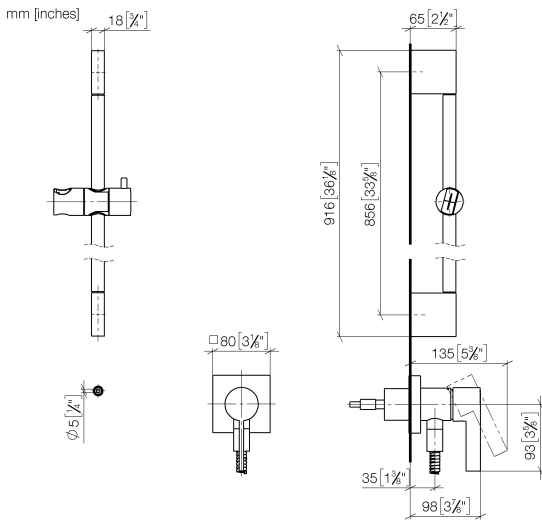

ST 050 407 3970

Certificates

Belgaqua_21-025- WRAS_2011027. LGA_29569.
27_1.