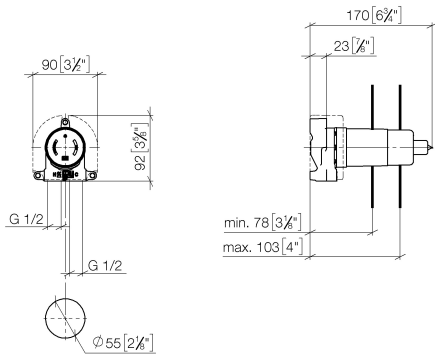

#### Extension 25 mm -

12 179 970 90

- Can only be combined with  
exposed trim parts 36 804 661-FF.

ST 050 407 3970

mm [inches]

**Flow rate chart**

**Certificates**

DVGW\_DW-6512DN0127.

LGA\_18589.

WRAS\_2003025.

WRAS\_2101023.

ST 050 407 3970

Spare parts list

No.	Item Number	Name	Quantity used	Delivery time
1	05 30 31 029 00 90	fixing set	1	2
2	09 11 11 019 90	accessories	2	2
3	09 14 10 112 90	seal	1	2
4	09 14 10 139 90	seal	1	2
5	09 31 20 038 90	plug	1	2
6	09 20 97 010 90	cap	1	2
7	04 14 03 079 00 90	gasket kit	1	2
8	09 21 02 178 90	cap	1	2

ST 050 407 3970

Fits: IMO, MEM, CL.1

- cover plate 80 x 80 mm
- metal shower hose 1750mm with integrated anti-twist protection
- slide bar
- Pipe diameter 18 mm

**This article does not include a hand shower!**