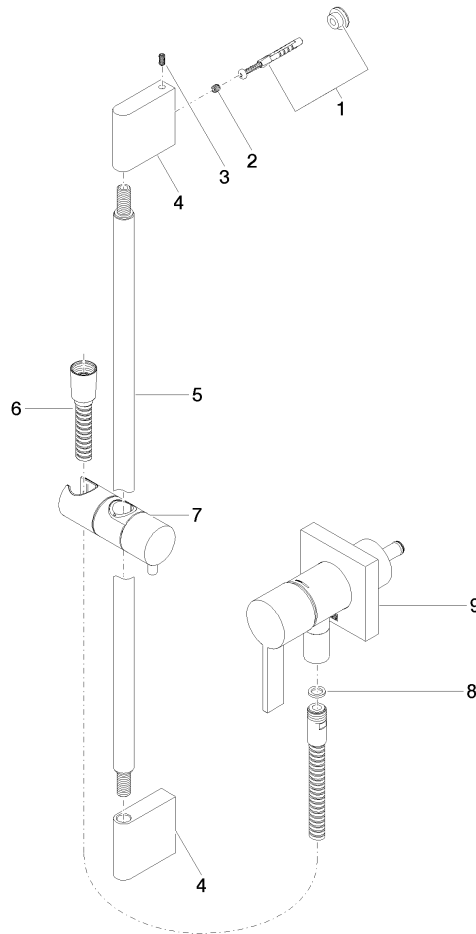

ST 050 407 3970

Fits: IMO, MEM, CL.1

- cover plate 80 x 80 mm
- metal shower hose 1750mm with integrated anti-twist protection
- slide bar
- Pipe diameter 18 mm

**This article does not include a hand shower!**

Required miscellaneous

-  **Concealed wall mounting -** 35 003 970 90
  - max. recess depth 103 mm
  - min. recess depth 78 mm

ST 050 407 3970

**Certificates**

Belgaqua\_21-025- WRAS\_2011027. LGA\_29569.  
27\_1.

Spare parts list

No.	Item Number	Name	Quantity used	Delivery time
1	05 17 20 726 02 90	fixing set	1	2
2	09 31 11 049 90	pin	2	2
3	04 31 11 113 00 90	pin	2	2
4	08 17 97 054-00	holder	2	10
5	90 28 22 597 00-00	holder	1	10
6	28 322 970-00	Metal shower hose 1/2" x 3/8" x 1750 mm - Chrome	1	2
7	12 580 970-00	Slide unit - Chrome	1	10
8	90 14 20 026 00 90	seal	1	2
9	36 045 970-00	Concealed single-lever mixer with cover plate with integrated shower connection - Chrome	1	10

ST 050 407 3970

mm [inches]

Flow rate chart

ST 050 407 3970

Parts for other finishes can be found here: [Brushed](#)  
[Platinum](#)

Spare parts list

No.	Item Number	Name	Quantity used	Delivery time
1	09 23 01 039 90	sieve	1	2
2	09 23 01 166 90	flow reducer	1	2
3	04 12 11 071 00 90	shower	1	2
4	09 30 09 022 90	key	1	2